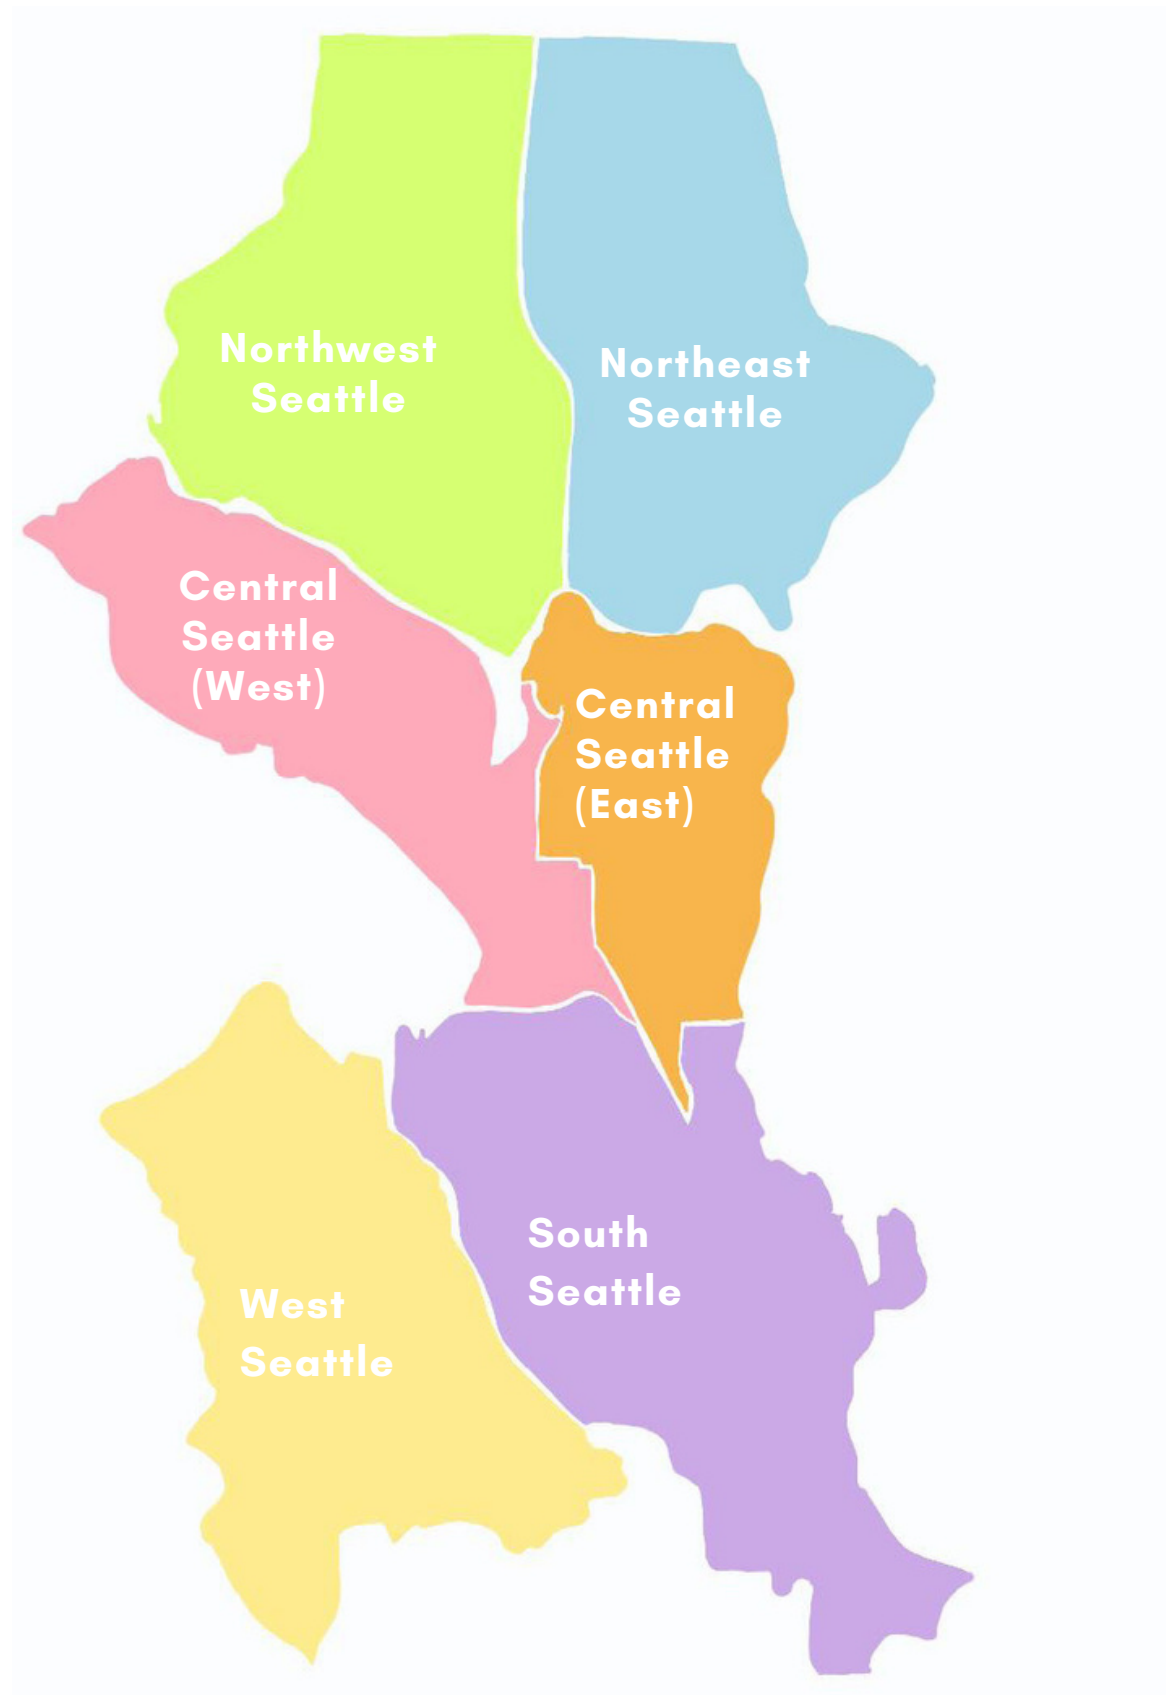

Seattle Gallery and Art Museum Map

As of Winter 2022.

All gallery links are live.

West Seattle

West Seattle Art Walk - 2nd Thursdays

Fogue Gallery

Modern Art Cowboy

Nathie Katzoff Art & Design Gallery

South Seattle

Georgetown Art Walk - 2nd Saturdays

Columbia City Gallery

Equinox Studios

Fogue Studios & Gallery

Fresh Mochi

Housewright

Koplin Del Rio

Mini Mart City Park

Plasteel Frames & Gallery

Scarlet Ibis Gallery

Side Rail Collective

studio e

Walk Up Gallery (WUG)

Whippersnapper

Central Seattle (East)

Harris/Harvey Gallery

J. Rinehart Gallery

King Street Station Gallery*

Linda Hodges Gallery

Lynn Hanson Gallery

MadArt

Martyr Sauce Pop Art Museum

METHOD Gallery