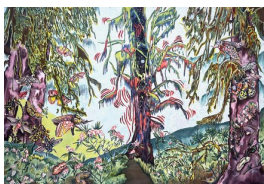

Kendra Larson

Tree of Knowledge, 2025

Watercolor on paper

46 x 66 in.

$ 4,200.00
USD